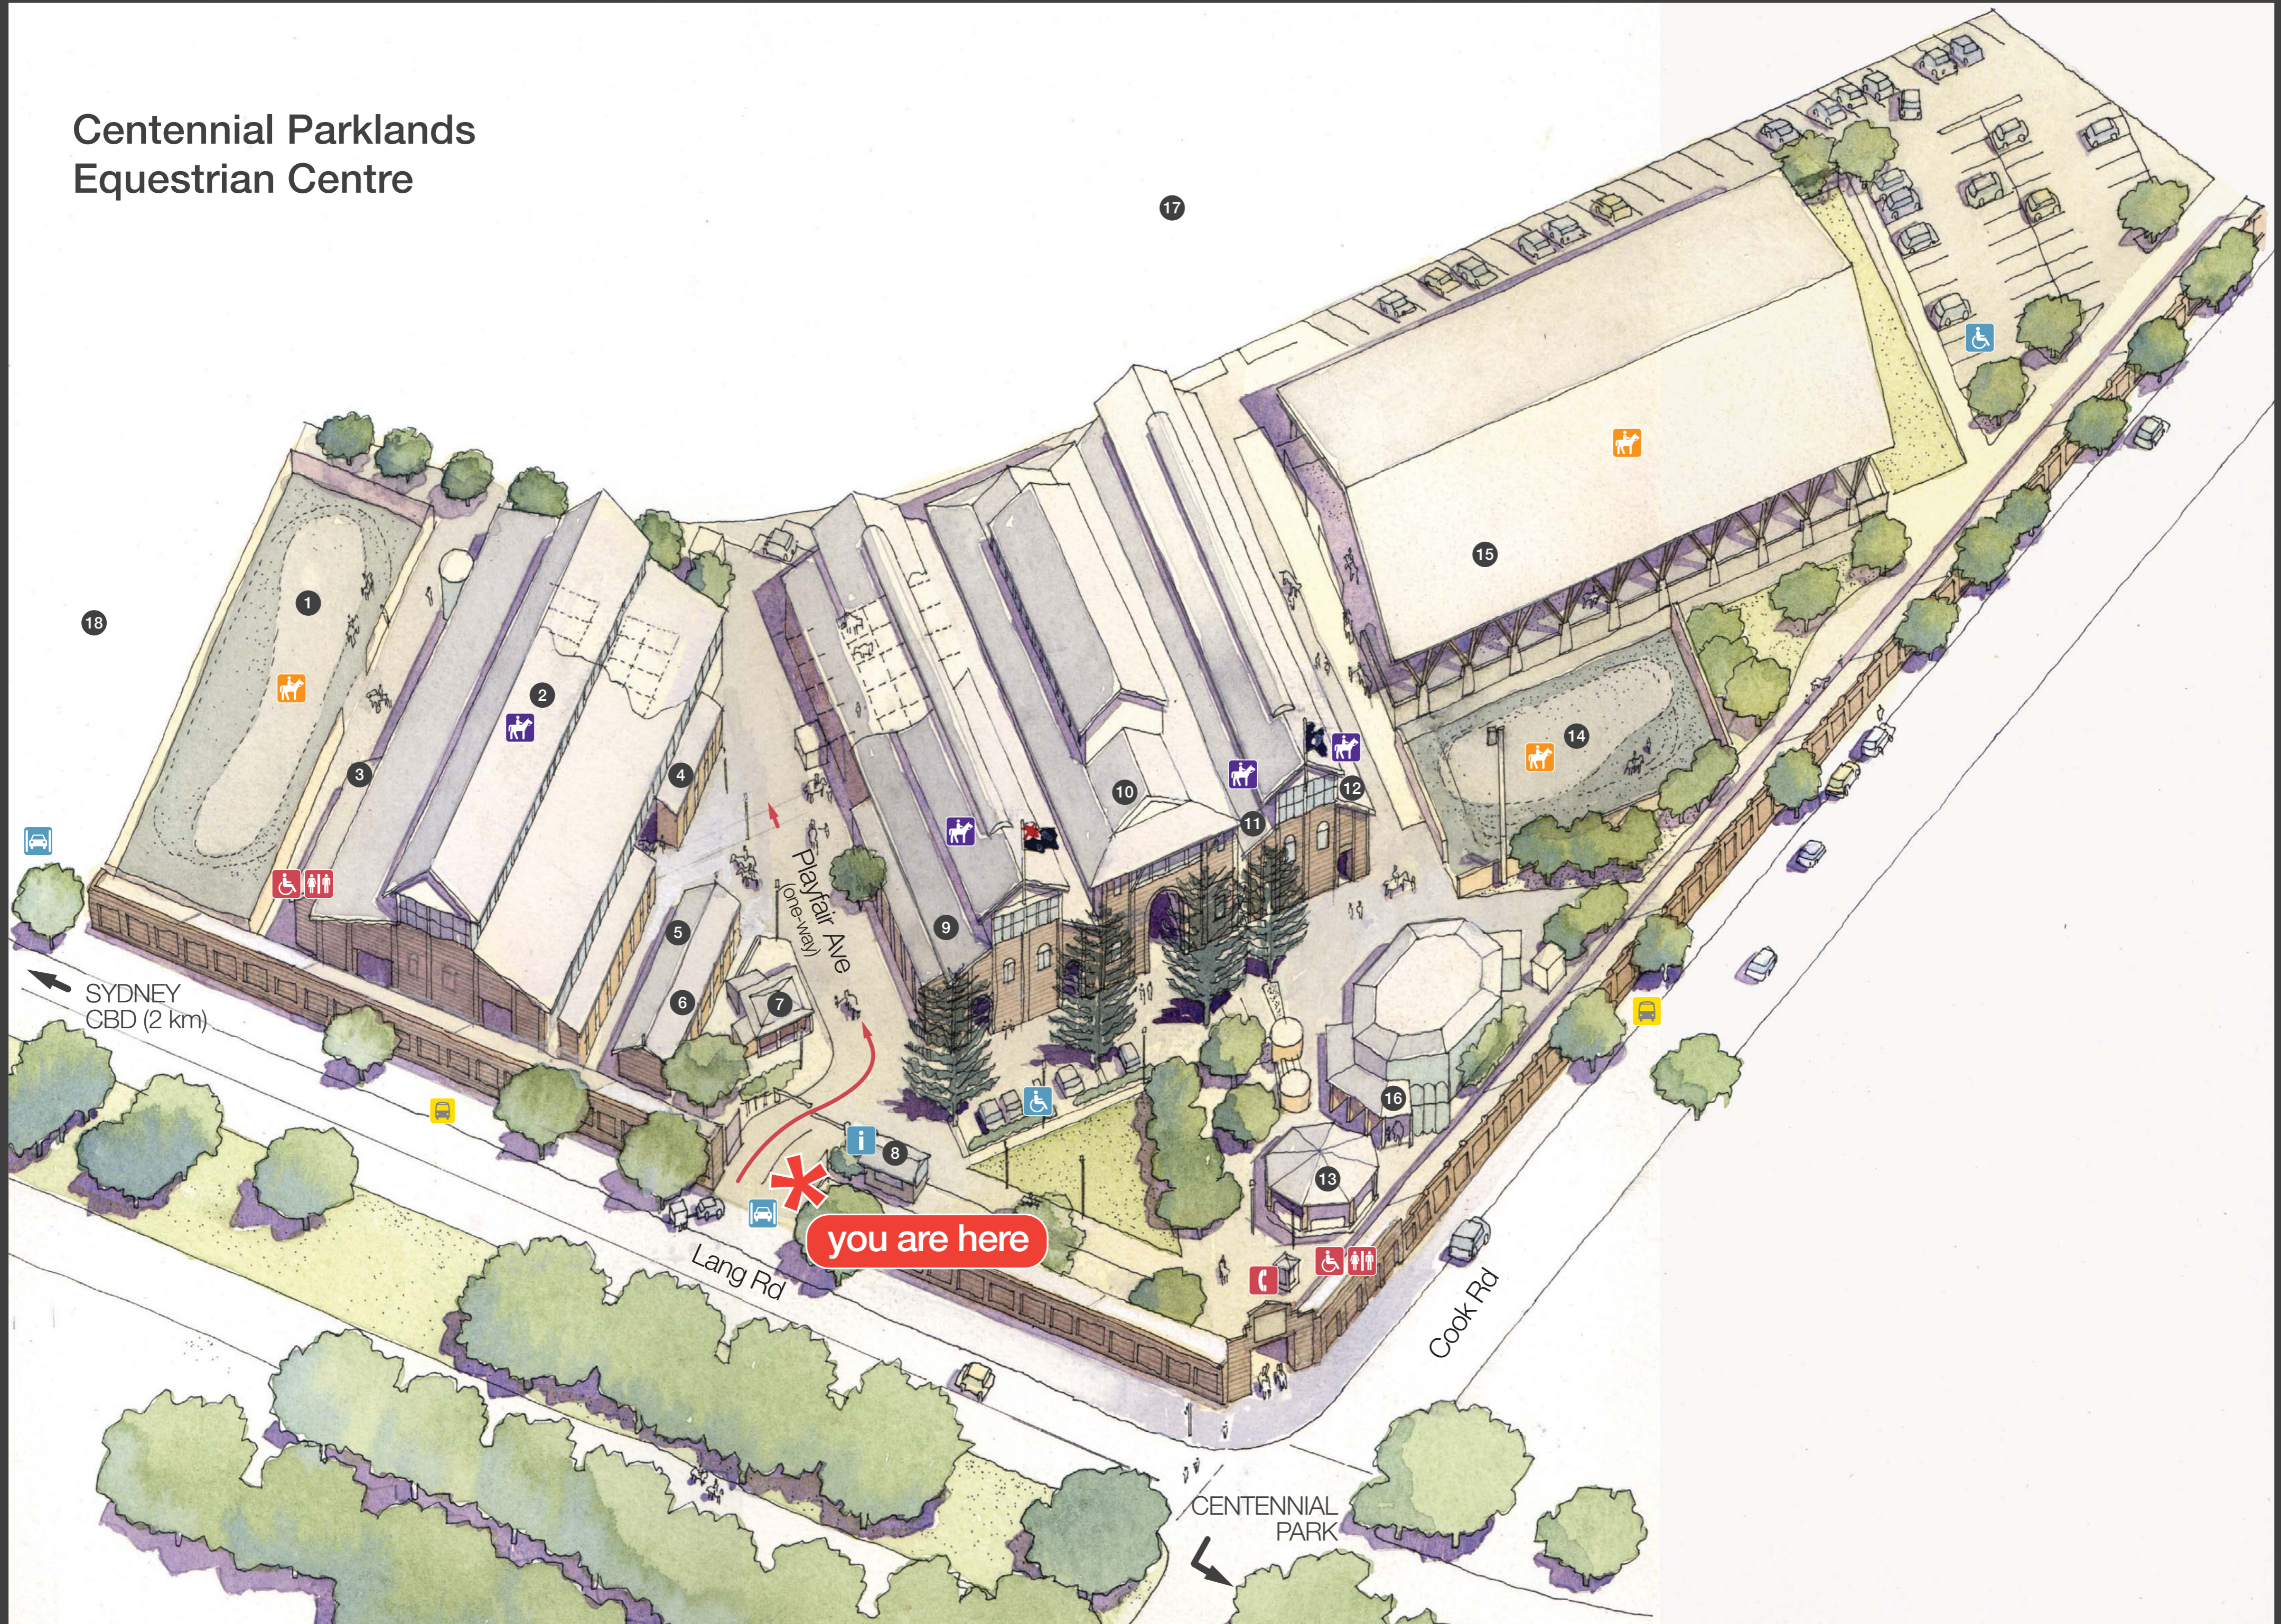

Centennial Parklands Equestrian Centre

Legend

- Horse Riding
- Horse Hire
- Public Telephone
- Accessible Toilets
- Toilets
- Bus Stop

- Entry Gate
- Accessible Parking
- Info
- One Way Traffic

- 1** A Arena
- 2** A Pavilion (Moore Park Stables & Budapest Riding School)
- 3** Horse Wash Bays
- 4** Agistment Provider's Office
- 5** L Row
- 6** Farriers Workshop

- 7** Vets Office
- 8** Manager's Office
- 9** B Pavilion (Centennial Stables)
- 10** C Pavilion
- 11** D Pavilion (Eastside Riding Academy)
- 12** D Pavilion (Papillon Riding Stables)
- 13** Lungeyard

- 14** Support Arena
- 15** Covered Arena
- 16** Horse Wash Bays
- 17** Fox Professional Studios
- 18** Entertainment Quarter

Website
www.cpequestrian.com.au
 for the latest map updates